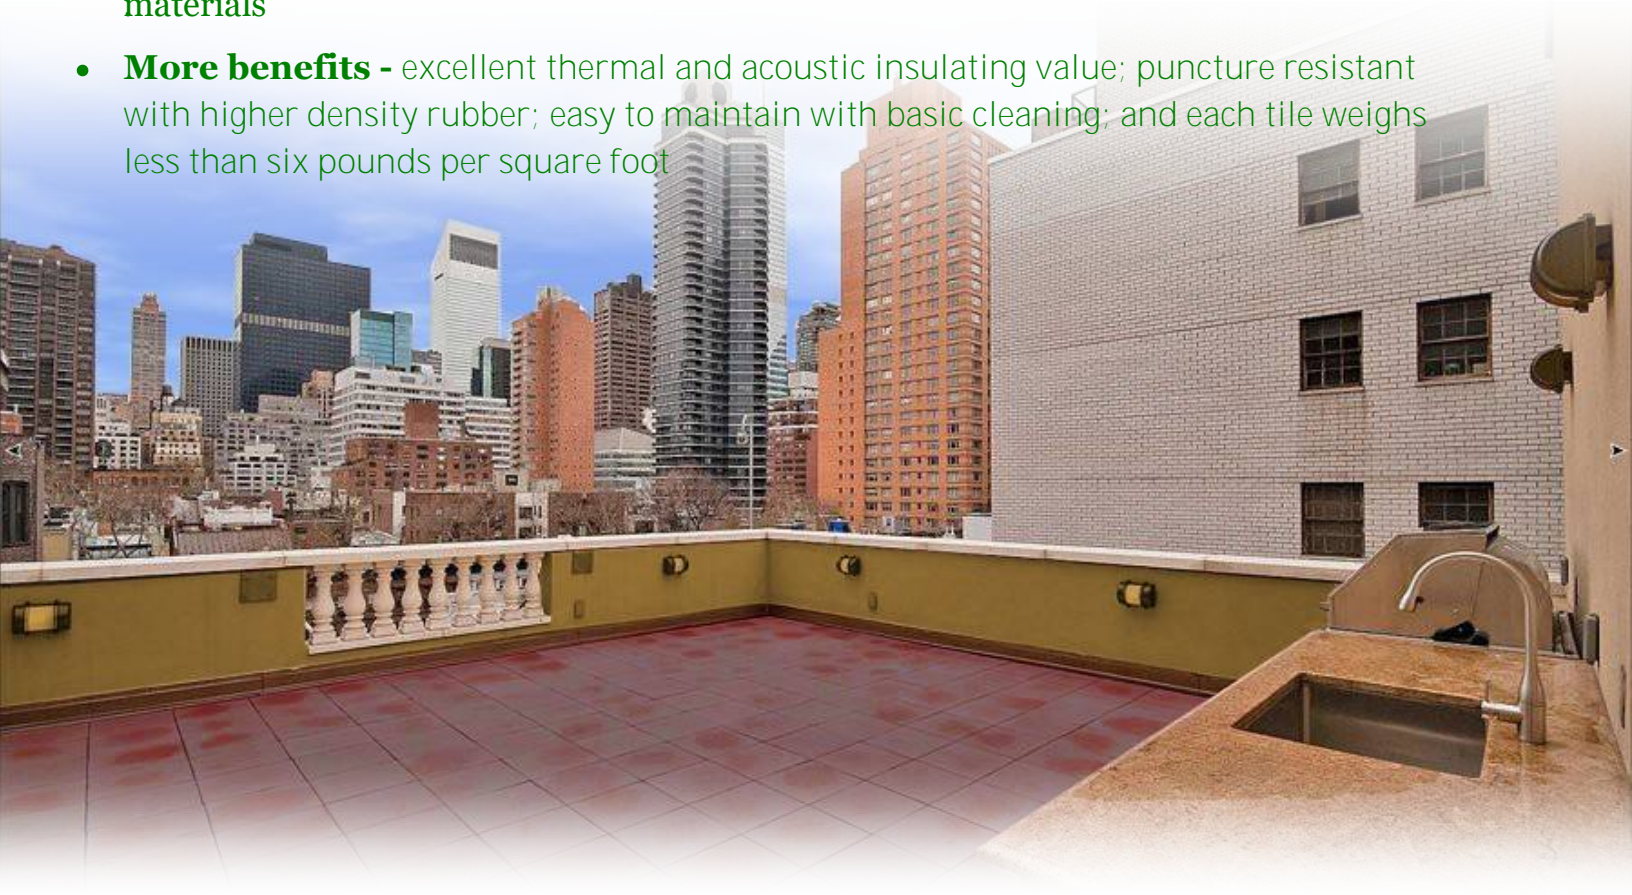

DECKTOP

EMC

A Liberty Tire Recycling Company

Better Quality, More Choice
The EMC EDGE

GO GREEN

BE SAFE

Protect Your Roof

Turn your standard roof or deck into a safer, greener, more versatile space

Designed specifically for decking applications, our porous and permeable recycled rubber tiles offer superior comfort, durability and protection - all with excellent insulating value. Create an attractive, slip resistant, low-maintenance surface for your rooftop decks, patios, plazas, walkways, and more.

Features and Product Highlights

- **Durable “floating” deck system** - easy installation over any flat surface, including fragile waterproof roof membranes, with proven SureKONNECT pins for maximum protection and drainage without adhesives or penetrating the roof membrane
- **Unique grooved bottom design** - creates superior drainage and network channels for easy wiring installation
- **Smooth, durable, permeable surface** - not only comfortable underfoot, but also slip resistant - wet or dry; and porous for exceptional flow drainage
- **Safe** - molded from 100% post-consumer waste tires; **100% steel-free certified; no toxic materials**
- **More benefits** - excellent thermal and acoustic insulating value; puncture resistant with higher density rubber; easy to maintain with basic cleaning; and each tile weighs less than six pounds per square foot