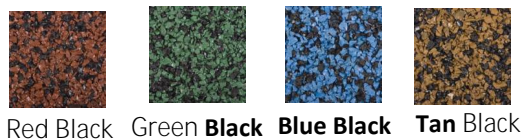

Features and Product Highlights

- **Durable “floating” deck system** - easy installation over any flat surface, including fragile waterproof roof membranes, with proven SureKONNECT pins for maximum protection and drainage without adhesives or penetrating the roof membrane
- **Unique grooved bottom design** - creates superior drainage and network channels for easy wiring installation
- **Smooth, durable, permeable surface** - not only comfortable underfoot, but also slip resistant - wet or dry; and porous for exceptional flow drainage
- **Safe** - molded from 100% post-consumer waste tires; **100% steel-free certified; no toxic materials**
- **More benefits** - excellent thermal and acoustic insulating value; puncture resistant with higher density rubber; easy to maintain with basic cleaning; and each tile weighs less than six pounds per square foot

More Choice, Better Quality - The EMC EDGE

Solid Color Options

Speckled Color Options

Speckled Premium

EPDM Color Options

COOLDECK EPDM PREMIUM SERIES

Accessory Color Options and Special Order Colors:

Special order colors are subject to a minimum order quantity of 250 tiles plus a \$275.00 processing fee.