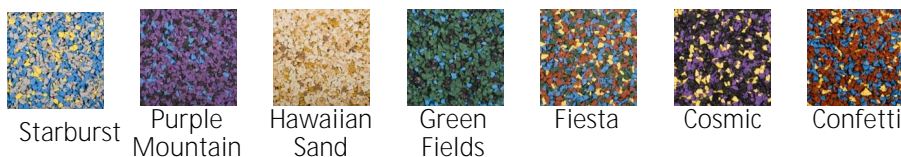

More Choice, Better Quality - The EMC EDGE

Solid Color Options

Speckled Color Options

Speckled Premium

EPDM Color Options

COOLDECK EPDM PREMIUM SERIES

Accessory Color Options and Special Order Colors:

Special order colors are subject to a minimum order quantity of 250 tiles plus a \$275.00 processing fee.