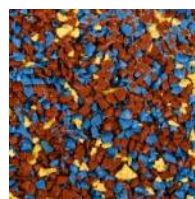

Kid Kushion Color Selection

SBR Black

Black

SBR Solid Colors

Blue

Gray

Red

Green

SBR Speckled Colors

Blue Black

Tan Black

Red Black

Green Black

Speckled Premium

Gray Black
(Premium)

EPDM Colors

Starburst

Purple Mountain

Hawaiian Sand

Green Fields

Fiesta

Cosmic

Confetti

EMC

A Liberty Tire Recycling Company

Actual color may vary from color represented by photos.

Color variation may occur within individual color families. Shading variations are normal and to be expected.

Black is made with buffings top