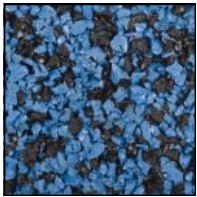

Kid Kushion Color Selection

SBR Black

Black

SBR Solid Colors

Blue

Gray

Red

Green

SBR Speckled Colors

Blue Black

Tan Black

Red Black

Green Black

Speckled Premium

Gray Black
(Premium)

EPDM Colors

Starburst

Purple Mountain

Hawaiian Sand

Green Fields

Fiesta

Cosmic

Confetti

EMC

A Liberty Tire Recycling Company

Actual color may vary from color represented by photos.

Color variation may occur within individual color families. Shading variations are normal and to be expected.

Black is made with buffings top