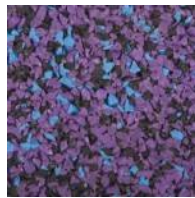

Purple Mountain