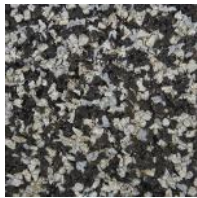

Kid Kushion Color Selection

SBR Black

Black

SBR Solid Colors

Blue

Gray

Red

Green

SBR Speckled Colors

Blue Black

Tan Black

Red Black

Green Black

Speckled Premium

Gray Black
(Premium)

EPDM Colors

Starburst

Purple Mountain

Hawaiian Sand

Green Fields

Fiesta

Cosmic

Confetti

EMC

A Liberty Tire Recycling Company

Actual color may vary from color represented by photos.

Color variation may occur within individual color families. Shading variations are normal and to be expected.

Black is made with buffings top