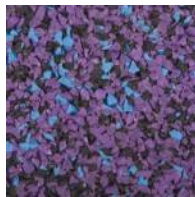

SportPlay Color Selection

SBR Black

Black

SBR Solid Colors

Blue

Gray

Red

Green

SBR Speckled Colors

Blue Black

Tan Black

Red Black

Green Black

Speckled Premium

Gray Black
(Premium)

Playful Speckled EPDM (Coming soon)

EPDM Colors

Starburst

Purple Mountain

Hawaiian Sand

Green Fields

Fiesta

Cosmic

Confetti

EMC

A Liberty Tire Recycling Company

Actual color may vary from color represented by photos.

Color variation may occur within individual color families. Shading variations are normal and to be expected.

Black is made with buffings top