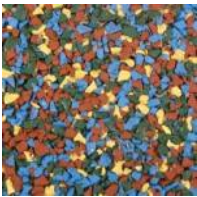

SportPlay Color Selection

SBR Black

Black

SBR Solid Colors

Blue

Gray

Red

Green

SBR Speckled Colors

Blue Black

Tan Black

Red Black

Green Black

Speckled Premium

Gray Black
(Premium)

Playful Speckled EPDM (Coming soon)

EPDM Colors

Starburst

Purple Mountain

Hawaiian Sand

Green Fields

Fiesta

Cosmic

Confetti

EMC

A Liberty Tire Recycling Company

Actual color may vary from color represented by photos.

Color variation may occur within individual color families. Shading variations are normal and to be expected.

Black is made with buffings top