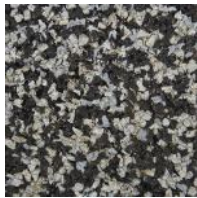

SportPlay Color Selection

SBR Black

Black

SBR Solid Colors

Blue

Gray

Red

Green

SBR Speckled Colors

Blue Black

Tan Black

Red Black

Green Black

Speckled Premium

Gray Black
(Premium)

Playful Speckled EPDM (Coming soon)

EPDM Colors

Starburst

Purple Mountain

Hawaiian Sand

Green Fields

Fiesta

Cosmic

Confetti

EMC

A Liberty Tire Recycling Company

Actual color may vary from color represented by photos.

Color variation may occur within individual color families. Shading variations are normal and to be expected.

Black is made with buffings top