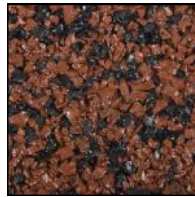

SportPlay Color Selection

SBR Black

Black

SBR Solid Colors

Blue

Gray

Red

Green

SBR Speckled Colors

Blue Black

Tan Black

Red Black

Green Black

Speckled Premium

Gray Black
(Premium)

Playful Speckled EPDM (Coming soon)

EPDM Colors

Starburst

Purple Mountain

Hawaiian Sand

Green Fields

Fiesta

Cosmic

Confetti

EMC

A Liberty Tire Recycling Company

Actual color may vary from color represented by photos.

Color variation may occur within individual color families. Shading variations are normal and to be expected.

Black is made with buffings top