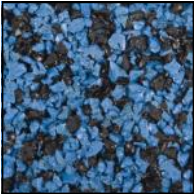

Equi-Tile Pavers Color Selection

SBR Black

Black

SBR Solid Colors

Blue

Gray

Red

Green

SBR Speckled Colors

Blue Black

Tan Black

Red Black

Green Black

Earth

Speckled Premium

Gray Black
(Premium)

Actual color may vary from color represented by photos.

Color variation may occur within individual color families. Shading variations are normal and to be expected.

Black is made with buffings top

Perimeter containment should be used to minimize tile movement.