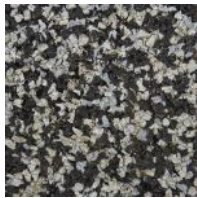

SportPlay Color Selection

SBR Black

Black

SBR Solid Colors

Blue

Gray

Red

Green

SBR Speckled Colors

Blue Black

Tan Black

Red Black

Green Black

Earth

Speckled Premium

Gray Black
(Premium)

EPDM Colors

Starburst

Purple Mountain

Hawaiian Sand

Green Fields

Fiesta

Cosmic

Confetti

Actual color may vary from color represented by photos.

Color variation may occur within individual color families. Shading variations are normal and to be expected.

Black is made with buffings top

Special order colors are subject to a minimum order quantity of 250 tiles plus a \$275.00 processing fee. All Special Order colors and Custom Orders once confirmed cannot be cancelled and are non-refundable (including deposits). Kid Kushion Tiles are manufactured from recycled rubber and will expand and contract with changes in temperature and UV Exposure.