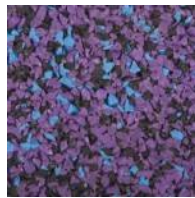

SportPlay Color Selection

SBR Black

Black

SBR Solid Colors

Blue

Gray

Red

Green

SBR Speckled Colors

Blue Black

Tan Black

Red Black

Green Black

Earth

Speckled Premium

Gray Black
(Premium)

EPDM Colors

Starburst

Purple Mountain

Hawaiian Sand

Green Fields

Fiesta

Cosmic

Confetti