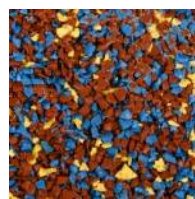

SportPlay Color Selection

SBR Black

Black

SBR Solid Colors

Blue

Gray

Red

Green

SBR Speckled Colors

Blue Black

Tan Black

Red Black

Green Black

Earth

Speckled Premium

Gray Black
(Premium)

EPDM Colors

Starburst

Purple Mountain

Hawaiian Sand

Green Fields

Fiesta

Cosmic

Confetti

Actual color may vary from color represented by photos.

Color variation may occur within individual color families. Shading variations are normal and to be expected.

Black is made with buffings top

Special order colors are subject to a minimum order quantity of 250 tiles plus a \$275.00 processing fee. All Special Order colors and Custom Orders once confirmed cannot be cancelled and are non-refundable (including deposits). Kid Kushion Tiles are manufactured from recycled rubber and will expand and contract with changes in temperature and UV Exposure.