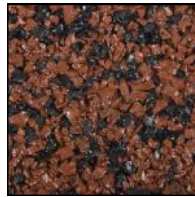

SportPlay Color Selection

SBR Black

Black

SBR Solid Colors

Blue

Gray

Red

Green

SBR Speckled Colors

Blue Black

Tan Black

Red Black

Green Black

Earth

Speckled Premium

Gray Black
(Premium)

EPDM Colors

Starburst

Purple Mountain

Hawaiian Sand

Green Fields

Fiesta

Cosmic

Confetti

Actual color may vary from color represented by photos.

Color variation may occur within individual color families. Shading variations are normal and to be expected.

Black is made with buffings top

Special order colors are subject to a minimum order quantity of 250 tiles plus a \$275.00 processing fee. All Special Order colors and Custom Orders once confirmed cannot be cancelled and are non-refundable (including deposits). Kid Kushion Tiles are manufactured from recycled rubber and will expand and contract with changes in temperature and UV Exposure.