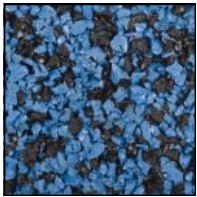

DeckTop Architectural Tiles

SBR Black

Black

SBR Solid Colors

Blue

Gray

Red

Green

SBR Speckled Colors

Blue Black

Tan Black

Red Black

Green Black

Earth

Gray Black
(Premium)

Speckled Premium

EPDM Colors

Starburst

Purple Mountain

Hawaiian Sand

Green Fields

Fiesta

Cosmic

Confetti

Beach Sand²³

Actual color may vary from color represented by photos.

Color variation may occur within individual color families. Shading variations are normal and to be expected.

Black is made with buffings top