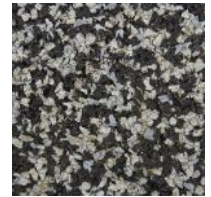

DeckTop Architectural Tiles

SBR Black

Black

SBR Solid Colors

Blue

Gray

Red

Green

SBR Speckled Colors

Blue Black

Tan Black

Red Black

Green Black

Earth

Gray Black
(Premium)

Speckled Premium

EPDM Colors

Starburst

Purple Mountain

Hawaiian Sand

Green Fields

Fiesta

Cosmic

Confetti

COOLDECK PREMIUM SERIES

Muddy Water²

Earthtone²

Lava Sand²

Sunset²

Ice Cream²³

Shoreline²³

Garden Brown²³