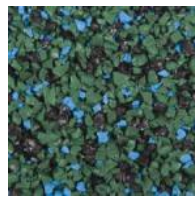

SBR Speckled Colors

Blue Black

Tan Black

Red Black

Green Black

Earth

Gray Black
(Premium)

Speckled Premium

EPDM Colors

Starburst

Purple Mountain

Hawaiian Sand

Green Fields

Fiesta

Cosmic

Confetti

COOLDECK PREMIUM SERIES

Muddy Water²

Earthtone²

Lava Sand²

Sunset²

Ice Cream²³

Shoreline²³

Garden Brown²³

Beach Sand²³

Actual color may vary from color represented by photos.

Color variation may occur within individual color families. Shading variations are normal and to be expected.

Black is made with buffings top