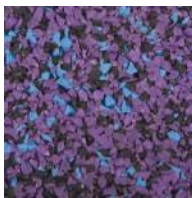

DeckTop Architectural Tiles

SBR Black

Black

SBR Solid Colors

Blue

Gray

Red

Green

SBR Speckled Colors

Blue Black

Tan Black

Red Black

Green Black

Earth

Gray Black
(Premium)

Speckled Premium

EPDM Colors

Starburst

Purple Mountain

Hawaiian Sand

Green Fields

Fiesta

Cosmic

Confetti

Beach Sand²³

Actual color may vary from color represented by photos.

Color variation may occur within individual color families. Shading variations are normal and to be expected.

Black is made with buffings top