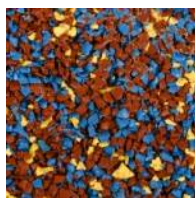

DeckTop Architectural Tiles

SBR Black

Black

SBR Solid Colors

Blue

Gray

Red

Green

SBR Speckled Colors

Blue Black

Tan Black

Red Black

Green Black

Earth

Gray Black
(Premium)

Speckled Premium

EPDM Colors

Starburst

Purple Mountain

Hawaiian Sand

Green Fields

Fiesta

Cosmic

Confetti

COOLDECK PREMIUM SERIES

Muddy Water²

Earthtone²

Lava Sand²

Sunset²

Ice Cream²³

Shoreline²³

Garden Brown²³