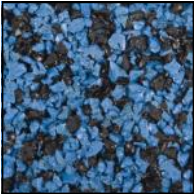

Pavers Color Selection

SBR Black

Black

SBR Solid Colors

Blue

Gray

Red

Green

SBR Speckled Colors

Blue Black

Tan Black

Red Black

Green Black

Speckled Premium

Gray Black
(Premium)

EMC

A Liberty Tire Recycling Company

Actual color may vary from color represented by photos.

Color variation may occur within individual color families. Shading variations are normal and to be expected.

Black is made with buffings top